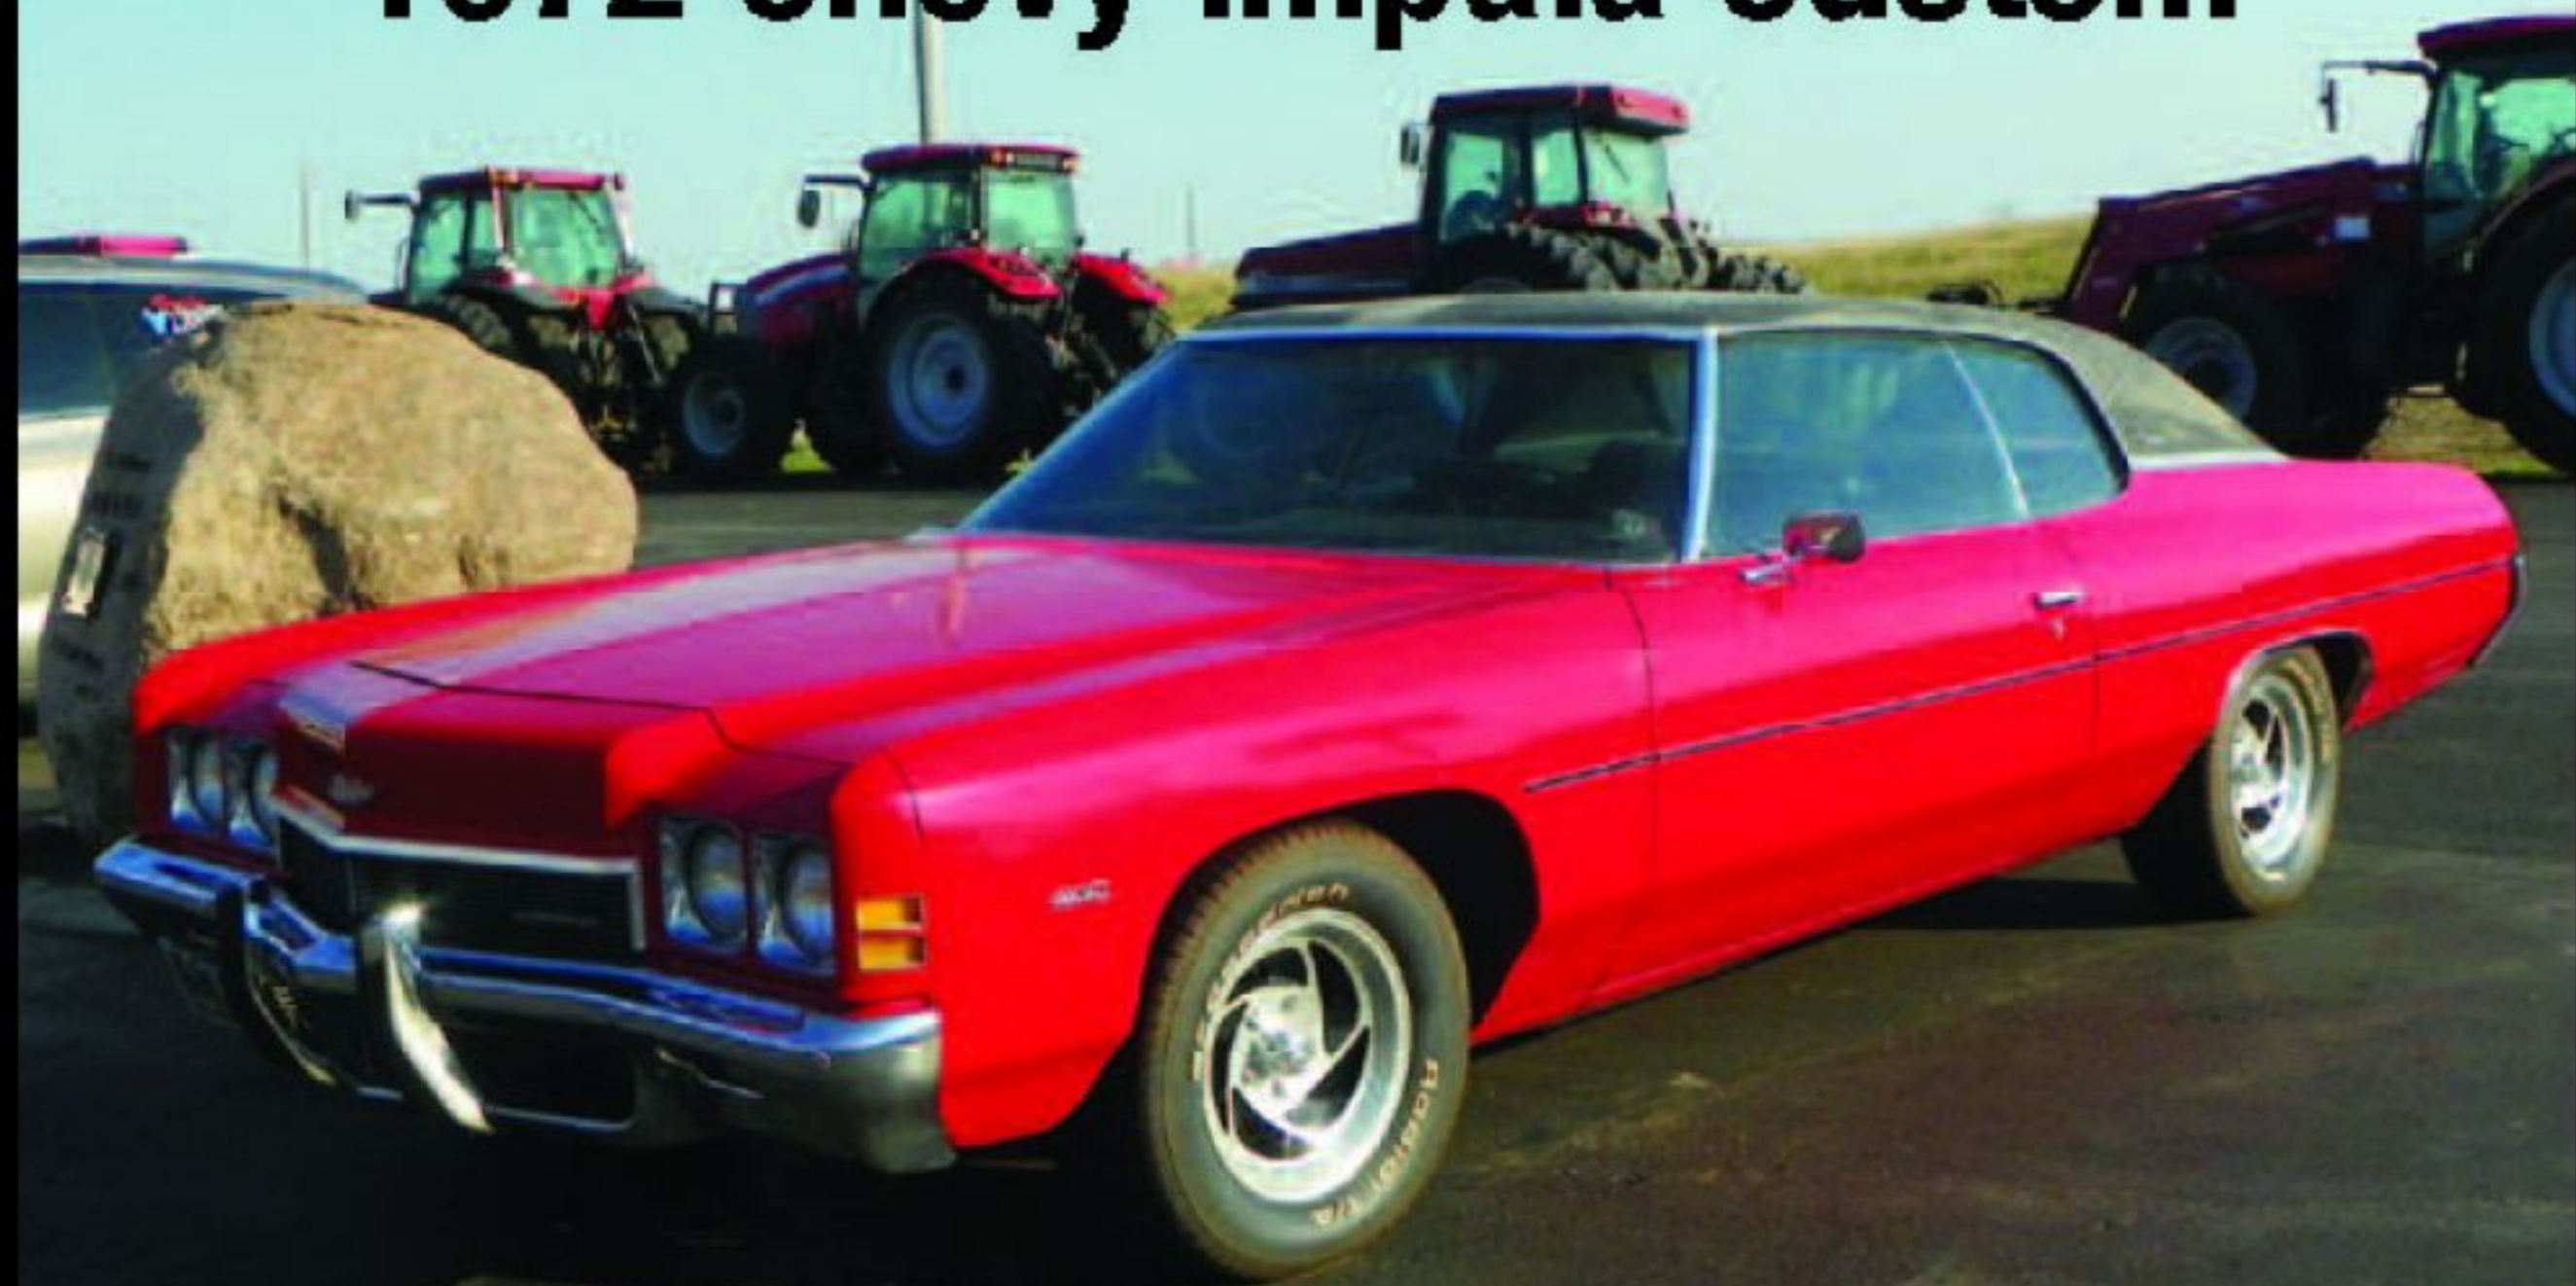

1972 Chevy Impala Custom

ORIGINAL CONDITION

400 CU.IN. BLOCK, SUPER CLEAN! • \$12,500

CALL DAVE ASSMAN

**Assmans
IMPLEMENT**

**East of Mission, SD
605-856-2305**